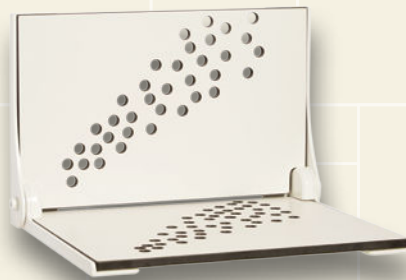

DESIGNER

SAFE.
SIMPLE.
STYLISH.

H & H
BATH AND SAFETY

WHERE STYLE,
COMFORT AND
SAFETY MEET.

Lotus Design

Champagne Design

Standard Slots

Arched Back with Standard Slots

The Designer tub and shower seats offer aesthetically pleasing accessibility options for the home. Choose from the High Back Straight Top or Arch Top designs, with Bright Dipped Anodized (BD), Powder Coat White (WT) or Powder Coat Bronze (BR) frames. Designer seats are made from durable phenolic material, in a range of sophisticated graphic cutout patterns that are designed to provide a pleasing complement to a variety of bathroom décor styles. Like the rest of the Designer series, the Designer tub & shower seats incorporate all-American craftsmanship and environmentally friendly manufacturing practices, to meet all your safety, style, and comfort needs.